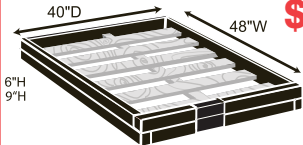

60" W x 22" D x 12" H **\$64⁰⁰**
No. 602212 EC, 6 legs ea. wt. cap.: 1500 lbs

COMPLETE END CAPS For Mass Display

NEW! Rounded Corner Shelves

Multi-Taskers

Complete Unit with Base, 5 Shelves & 16 Spacers

Low Cost **\$566⁰⁰** ea.

Illustrated: 48" W x 36" D x 12" H Base

PALLET GUARDS

Adjustable: No. 48406 ADJ

48" W x 40" D x 6" H **\$54⁷⁵** ea.

Covers wood pallets and prevent injuries

Display/Filler Cubes

18" W x 12" D x 12" H
No. 200-181212