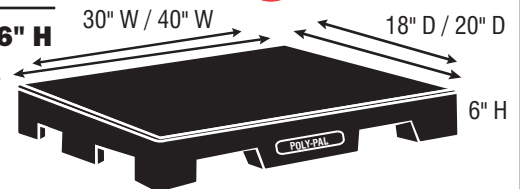

\$27⁰⁰ ea.

24" W x 12" D x 12" H
No. 200-241212

\$37⁶⁵ ea.

48" W x 12" D x 16" H
No. 200-481216

\$58¹⁵ ea.

Use as side stack, spot merchandiser displays

Front Case Platforms

48" W x 14" D x 4" H
No. 48144 FCP

\$51⁷⁵ ea.

96" W x 14" D x 4" H
No. 96144 FCP

\$89⁷⁵ ea.

- Available in 6" high
- Add more selling space
- Use under counter in produce, bakery

Side Stack Display Bases

30" W x 18" D x 6" H
No. 30186

\$34⁰⁰ ea.

40" W x 20" D x 6" H
No. 40206 HP/FL

\$48⁷⁵ ea.

To order call: Gayla Thompson

Affiliated Foods, Inc.

Store Planning/Engineering

800-234-3661 x3385

MASONWAYS INDESTRUCTIBLE PLASTICS

1-800-837-2881 Phone