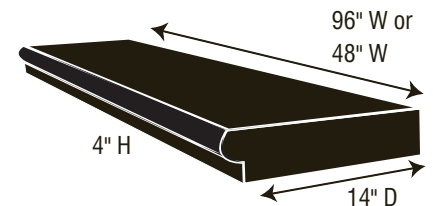

Illustrated: 48" W x 36" D x 12" H Base

PALLET GUARDS

Adjustable: No. 48406 ADJ

48" W x 40" D x 6" H **\$54⁷⁵** ea.

Covers wood pallets and prevent injuries

Display/Filler Cubes

18" W x 12" D x 12" H
No. 200-181212

\$27⁰⁰ ea.

24" W x 12" D x 12" H
No. 200-241212

\$37⁶⁵ ea.

48" W x 12" D x 16" H
No. 200-481216

\$58¹⁵ ea.

Use as side stack, spot merchandiser displays

Front Case Platforms

48" W x 14" D x 4" H
No. 48144 FCP

\$51⁷⁵ ea.

96" W x 14" D x 4" H
No. 96144 FCP

\$89⁷⁵ ea.

- Available in 6" high
- Add more selling space
- Use under counter in produce, bakery

Side Stack Display Bases

30" W x 18" D x 6" H
No. 30186

\$34⁰⁰ ea.

40" W x 20" D x 6" H
No. 40206 HP/FL

\$48⁷⁵ ea.

To order call: Gayla Thompson

Affiliated Foods, Inc.

Store Planning/Engineering

800-234-3661 x3385

MASONWAYS INDESTRUCTIBLE PLASTICS

1-800-837-2881 Phone