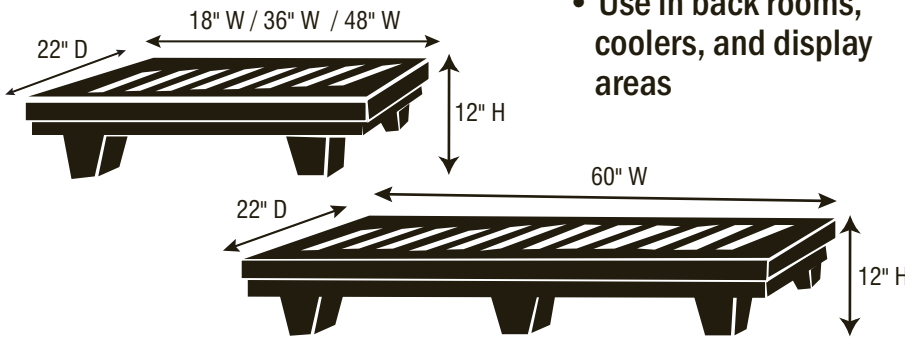

Affiliated Foods, Inc. Amarillo, TX and

MASONWAYS™ INDESTRUCTIBLE PLASTICS

Bring to you a complete line of
Dunnage/Storage Racks, Spot/Bulk Merchandisers,
Complete End Caps, Side Stacks, Pallet Guards and many more

Display Merchandising Solutions

ECON-O-DUN Dunnage / Storage Racks

• **Costs Less Than Aluminum**

• **Guaranteed 10 Years**

• **Super Sanitary (NSF)**

• **Use in back rooms, coolers, and display areas**

Now...4 Sizes!

18" W x 22" D x 12" H **$32⁵⁰**
No. 182212 EC, 4 legs ea. wt. cap.: 750 lbs

36" W x 22" D x 12" H **$36⁷⁵**
No. 362212 EC, 4 legs ea. wt. cap.: 1000 lbs

48" W x 22" D x 12" H **$45⁰⁰**
No. 482212 EC, 4 legs ea. wt. cap.: 1200 lbs

60" W x 22" D x 12" H **$64⁰⁰**
No. 602212 EC, 6 legs ea. wt. cap.: 1500 lbs

COMPLETE END CAPS For Mass Display

NEW! Rounded Corner Shelves

Multi-Taskers

Complete Unit with Base, 5 Shelves & 16 Spacers

Low Cost **$566⁰⁰** ea.

PALLET GUARDS

Adjustable: No. 48406 ADJ

48" W x 40" D x 6" H **$54⁷⁵** ea.

Covers wood pallets and prevent injuries

Display/Filler Cubes

18" W x 12" D x 12" H
No. 200-181212

$27⁰⁰ ea.

24" W x 12" D x 12" H
No. 200-241212

$37⁶⁵ ea.

48" W x 12" D x 16" H
No. 200-481216

$58¹⁵ ea.

Use as side stack, spot merchandiser displays

Front Case Platforms

48" W x 14" D x 4" H
No. 48144 FCP

$51⁷⁵ ea.

96" W x 14" D x 4" H
No. 96144 FCP

$89⁷⁵ ea.

- Available in 6" high
- Add more selling space
- Use under counter in produce, bakery

Side Stack Display Bases

30" W x 18" D x 6" H
No. 30186

$34⁰⁰ ea.

40" W x 20" D x 6" H
No. 40206 HP/FL

$48⁷⁵ ea.

To order call: Gayla Thompson

Affiliated Foods, Inc.

Store Planning/Engineering

800-234-3661 x3385

MASONWAYS INDESTRUCTIBLE PLASTICS

1-800-837-2881 Phone

1-800-693-7745 Fax

www.masonways.com

Expiration: June 30, 2006