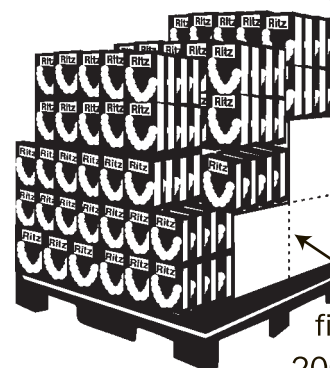

48" W x 40" D x 4" H

PR 484020 Produce Table with Riser

48" W x 40" D x 20" H

New!

Use tray or riser
with Highboy for
complete
produce table display

48246 HP / FL End Cap Display Base

Solid front available

48" W x 24" D x 6" D

36128/48128/60128 Slim Jim Narrow Storage Racks - Solid Top

48" W x 12" D
x 8" H

60" W x 12" D
x 8" H

End-Cap Package with Display Cubes

Illustrated:
(3) 200-241212
Cubes
24" W x 12" H x 12" D

48486
base
with
filler cubes
200-241212

Spot Merchandisers / End Cap Display Bases

48406 HP / FL
48" W x 40" D x 6" D

48486 SF
48" W x 48" D x 6" D

36366
36" W x 36" D x 6" D

Available in many colors
at an additional cost
(black is standard)

Visit us on the web:
www.masonways.com