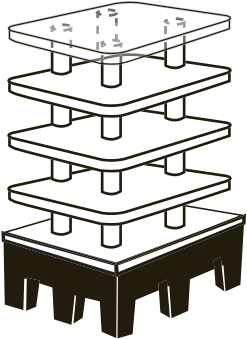

18" W x 22" D x 12" H **\$32⁵⁰**
No. 182212 EC, 4 legs ea. wt. cap.: 750 lbs

36" W x 22" D x 12" H **\$36⁷⁵**
No. 362212 EC, 4 legs ea. wt. cap.: 1000 lbs

48" W x 22" D x 12" H **\$45⁰⁰**
No. 482212 EC, 4 legs ea. wt. cap.: 1200 lbs

60" W x 22" D x 12" H **\$64⁰⁰**
No. 602212 EC, 6 legs ea. wt. cap.: 1500 lbs

COMPLETE END CAPS For Mass Display

NEW! Rounded Corner Shelves

Multi-Taskers

Complete Unit with Base, 5 Shelves & 16 Spacers

Low Cost **\$566⁰⁰** ea.

Illustrated: 48" W x 36" D x 12" H Base

PALLET GUARDS

Adjustable: No. 48406 ADJ

48" W x 40" D x 6" H **\$54⁷⁵** ea.

Covers wood pallets and prevent injuries

Display/Filler Cubes

18" W x 12" D x 12" H
No. 200-181212

\$27⁰⁰ ea.

24" W x 12" D x 12" H
No. 200-241212

\$37⁶⁵ ea.

48" W x 12" D x 16" H
No. 200-481216

\$58¹⁵ ea.

Use as side stack, spot merchandiser displays

Front Case Platforms

48" W x 14" D x 4" H
No. 48144 FCP